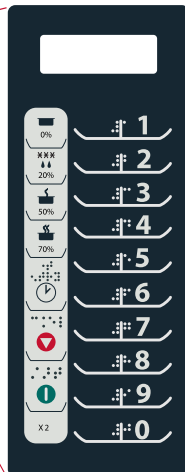

Amana[®] Commercial

High Performance Has A *New Look!*

New!

RMS10D

6:00 light-up dial timer
automatically resets to zero
when door is opened

New!

RMS10T
RMS10TS

Control panel features easy
to understand icons &
Braille for ADA compliance

Features	RMS10D	RMS10T	RMS10TS
1,000 Watts of Cooking Power	✓	✓	✓
60:00 Electronic Touch Timer		✓	✓
20 Programmable Menu Settings		✓	✓
5 Power Levels		✓	✓
3 Cooking Stages		✓	✓
6:00 Dial Timer, 100% Power, 1 Cooking Stage	✓		
0.9 cubic ft. Capacity (Holds 12" Platter)	✓	✓	✓
Stainless Steel Cabinet	✓	✓	✓
Stainless Steel Cavity			✓
ABS Door	✓	✓	✓
Grab & Go Handle	✓	✓	✓
Tempered Glass Outer Window	✓	✓	✓
UPS ISTA 3A Shippable	✓	✓	✓