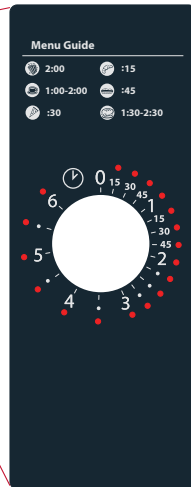

Amana[®] Commercial

High Performance Has A *New Look!*

New!

RMS10D

6:00 light-up dial timer
automatically resets to zero
when door is opened

New!

RMS10T
RMS10TS

Control panel features easy
to understand icons &
Braille for ADA compliance

Features	RMS10D	RMS10T	RMS10TS
1,000 Watts of Cooking Power	✓	✓	✓
60:00 Electronic Touch Timer		✓	✓
20 Programmable Menu Settings		✓	✓
5 Power Levels		✓	✓
3 Cooking Stages		✓	✓
6:00 Dial Timer, 100% Power, 1 Cooking Stage	✓		
0.9 cubic ft. Capacity (Holds 12" Platter)	✓	✓	✓
Stainless Steel Cabinet	✓	✓	✓
Stainless Steel Cavity			✓
ABS Door	✓	✓	✓
Grab & Go Handle	✓	✓	✓
Tempered Glass Outer Window	✓	✓	✓
UPS ISTA 3A Shippable	✓	✓	✓