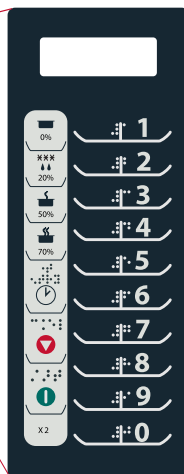

Amana[®] Commercial

*Updated
Design!*

RCS10DS

6:00 light up dial timer,
manual reset to zero

*Updated
Design!*

RCS10TS

Control panel features easy
to understand icons &
Braille for ADA compliance

High Performance Has A *New Look!*

Features	RCS10DS	RCS10TS
1,000 Watts of Cooking Power	✓	✓
60:00 Electronic Touch Timer		✓
100 Programmable Menu Settings		✓
5 Power Levels		✓
4 Cooking Stages		✓
6:00 Dial Timer, 100% Power, 1 Cooking Stage	✓	
1.2 cubic ft. Capacity (Holds 14" Platter)	✓	✓
Stainless Steel Cabinet	✓	✓
Stainless Steel Cavity	✓	✓
ABS Door	✓	✓
Grab & Go Handle	✓	✓
Tempered Glass Outer Window	✓	✓
UPS ISTA 3A Shippable	✓	✓